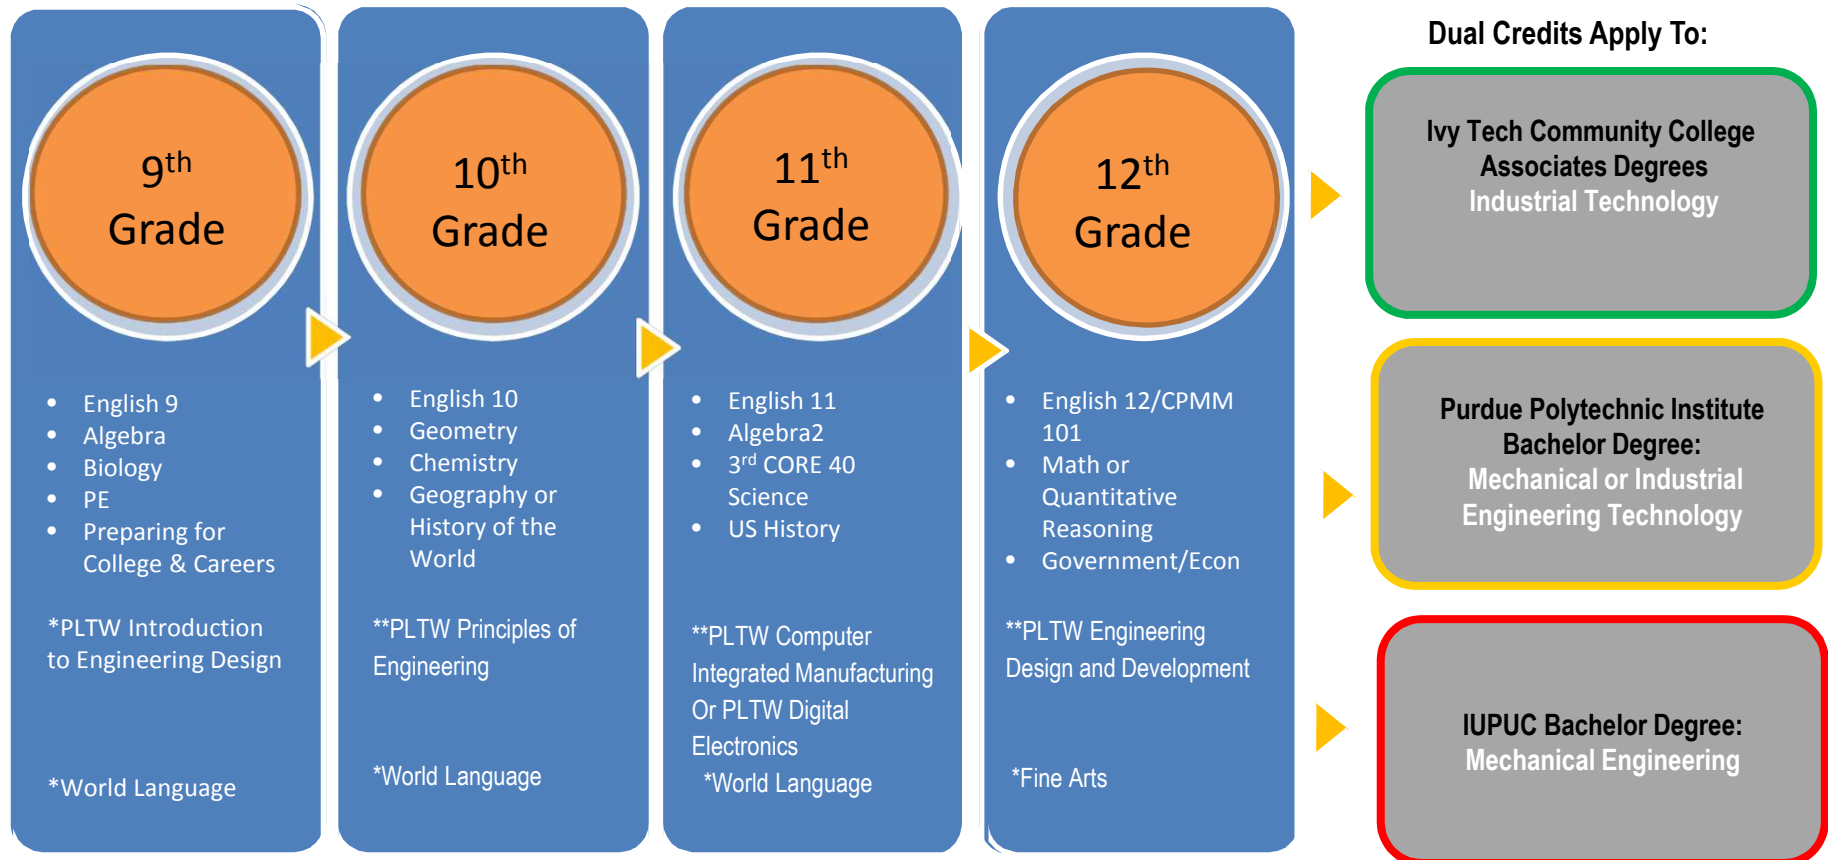

# C<sup>4</sup> Columbus Area Career Connection

## PLTW Pre-Engineering Career Pathway

2014 average annual wage in Indiana: \$70,000  
(Average based on Career Technical Education &/or AS, BS Degree)

Job Titles: Mechanical Engineer, Industrial Engineer, Electrical Engineer, Mechanical Technician, Industrial Technician, Electrical Technician